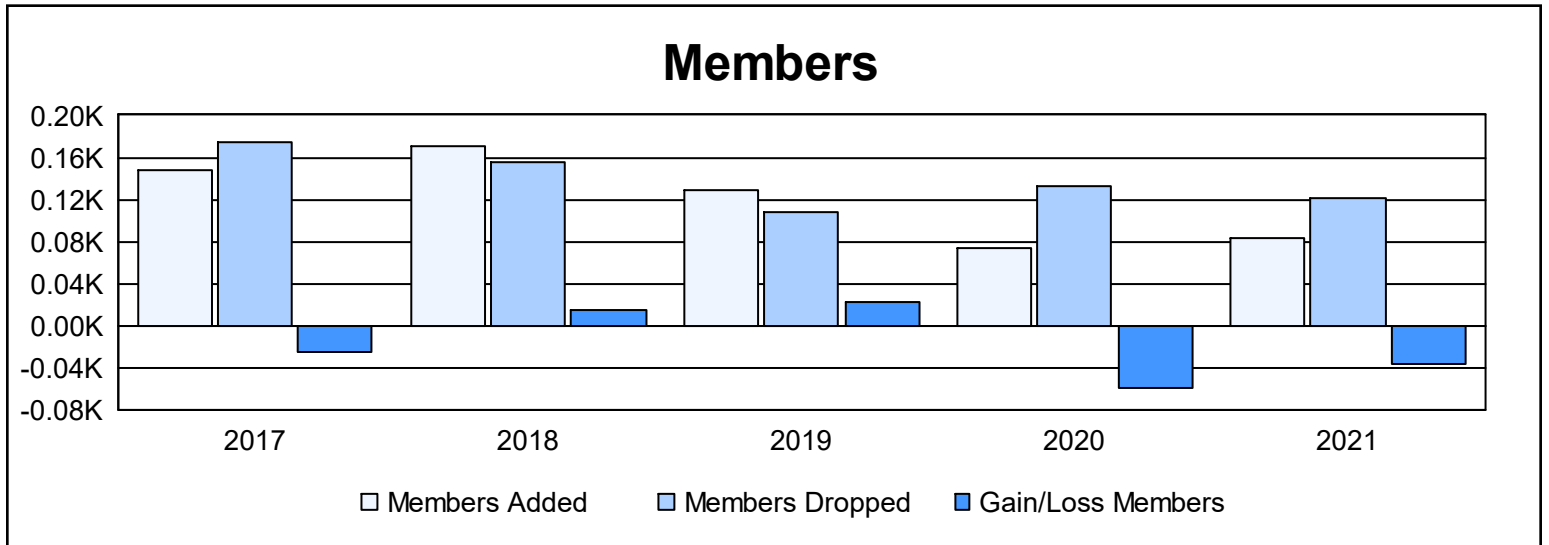

Year	New Clubs	Dropped Clubs	Gain/ Loss Clubs	New Members	Charter Members	Reinstate Members	Transfer Members	Total Member Added	Total Members Dropped	Gain/ Loss Members
2016-2017	0	3	-3	133	1	7	7	148	174	-26
2017-2018	1	0	1	137	25	3	5	170	155	15
2018-2019	0	0	0	123	2	0	4	129	107	22
2019-2020	0	0	0	61	3	3	7	74	133	-59
2020-2021	1	0	1	53	27	0	4	84	121	-37
<b>Average</b>	<b>0</b>	<b>1</b>	<b>0</b>	<b>101</b>	<b>12</b>	<b>3</b>	<b>5</b>	<b>121</b>	<b>138</b>	<b>-17</b>

### Membership Composition June 2021 Cumulative