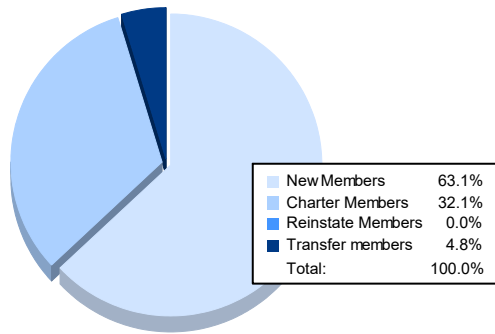

Year	New Clubs	Dropped Clubs	Gain/ Loss Clubs	New Members	Charter Members	Reinstate Members	Transfer Members	Total Member Added	Total Members Dropped	Gain/ Loss Members
2016-2017	0	3	-3	133	1	7	7	148	174	-26
2017-2018	1	0	1	137	25	3	5	170	155	15
2018-2019	0	0	0	123	2	0	4	129	107	22
2019-2020	0	0	0	61	3	3	7	74	133	-59
2020-2021	1	0	1	53	27	0	4	84	121	-37
<b>Average</b>	<b>0</b>	<b>1</b>	<b>0</b>	<b>101</b>	<b>12</b>	<b>3</b>	<b>5</b>	<b>121</b>	<b>138</b>	<b>-17</b>

### Membership Composition June 2021 Cumulative