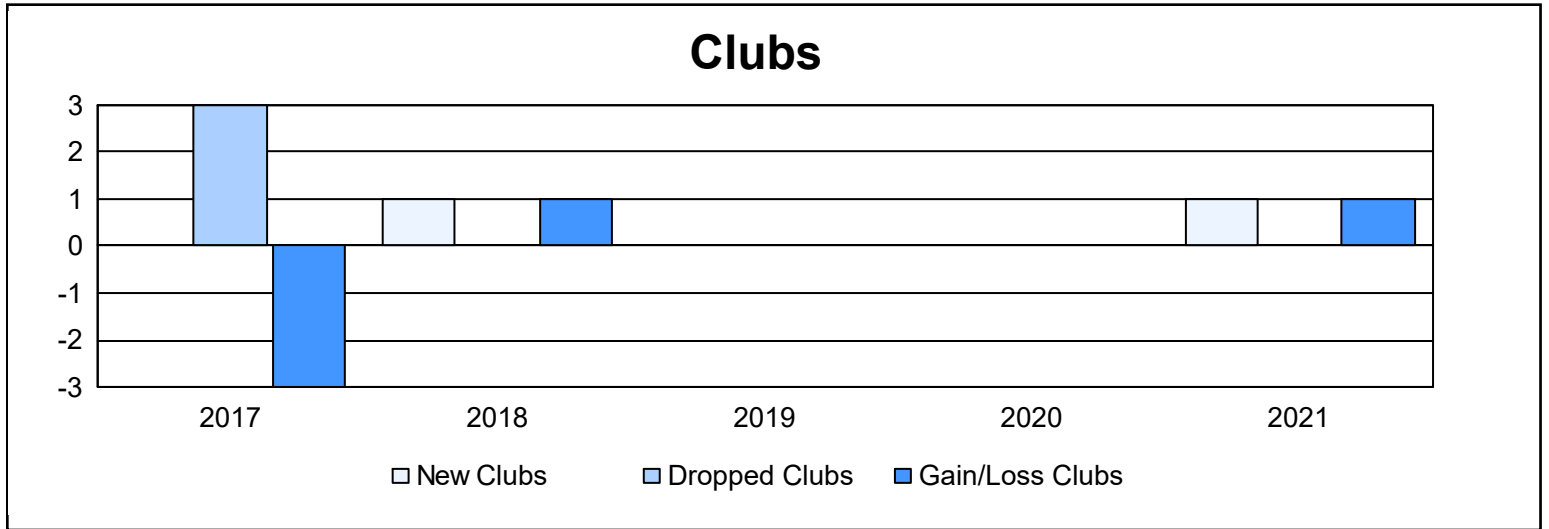

Year	New Clubs	Dropped Clubs	Gain/ Loss Clubs	New Members	Charter Members	Reinstate Members	Transfer Members	Total Member Added	Total Members Dropped	Gain/ Loss Members
2016-2017	0	3	-3	133	1	7	7	148	174	-26
2017-2018	1	0	1	137	25	3	5	170	155	15
2018-2019	0	0	0	123	2	0	4	129	107	22
2019-2020	0	0	0	61	3	3	7	74	133	-59
2020-2021	1	0	1	53	27	0	4	84	121	-37
<b>Average</b>	<b>0</b>	<b>1</b>	<b>0</b>	<b>101</b>	<b>12</b>	<b>3</b>	<b>5</b>	<b>121</b>	<b>138</b>	<b>-17</b>

### Membership Composition June 2021 Cumulative